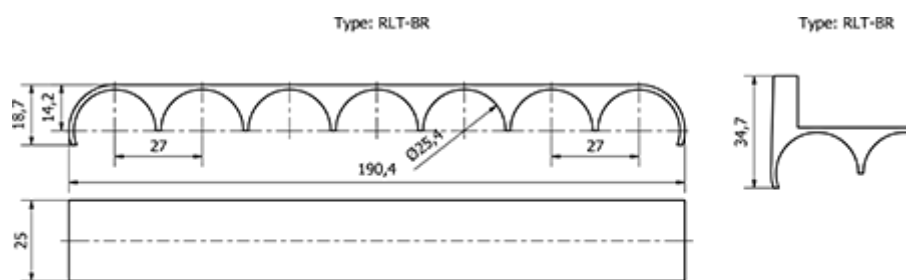

Data Sheet

Article number: 2309429836

Description: E+G Brakes for roller track - 429836
RLT-BR

Measures

Type = RLT-BR

Weight (g) = 12